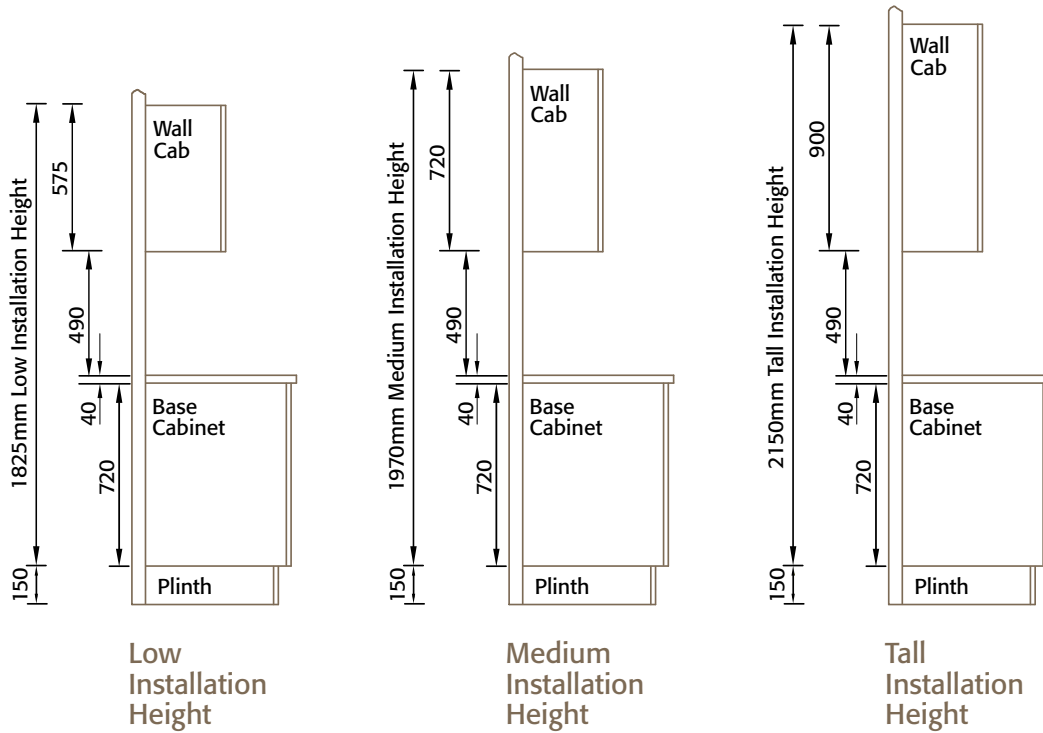

Pronto Door Layout Combinations

Zurfiz, Bella and Pronto Wilton Doors are available in non standard sizes, therefore any combination is available.

Low/Medium/Tall Installation Heights

Low Installation Height - Door Combinations